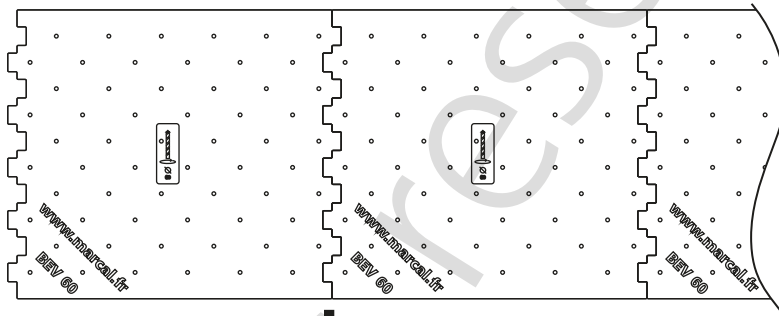

drilling and positioning template

detectable
warning surface

installation template
60 buttons
(120 buttons /lm)

installation

podoinox

podobouton in
podobouton out
podobouton ABS

podotone

podotone bouton in 35
podotone bouton out 35

final disposition (linear meter)