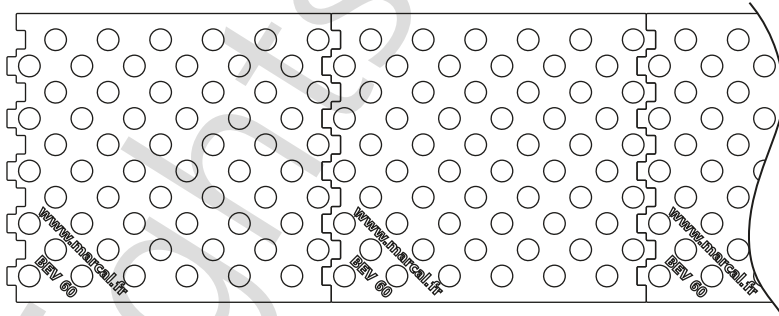

drilling and positioning template

detectable
warning surface

installation template
60 buttons
(120 buttons /lm)

installation

podoinox

podobouton in
podobouton out
podobouton ABS

podotone

podotone bouton in 35
podotone bouton out 35

final disposition (linear meter)