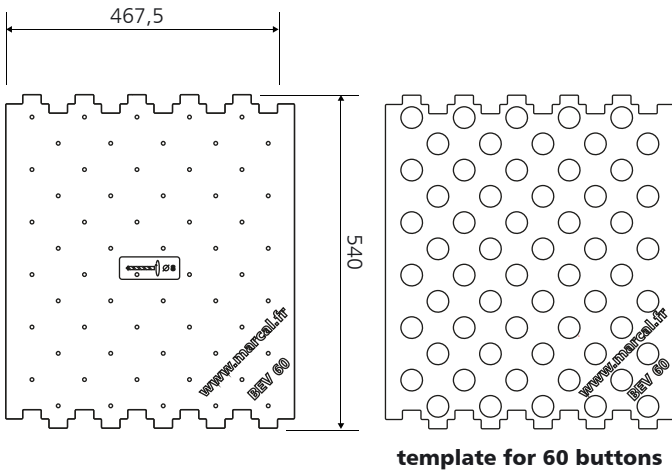

drilling and positioning template

detectable
warning surface

installation template
60 buttons
(120 buttons /lm)

installation

podoinox

podobouton in
podobouton out
podobouton ABS

podotone

podotone bouton in 35
podotone bouton out 35

final disposition (linear meter)