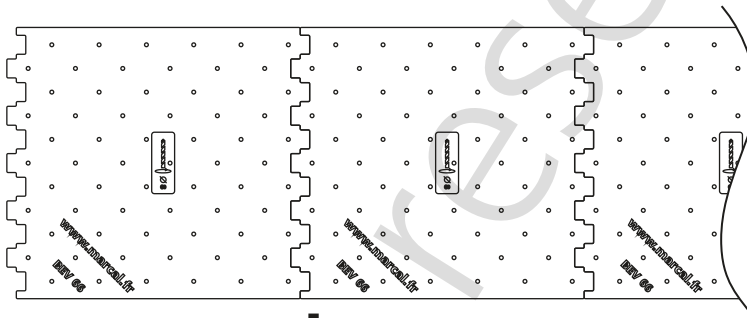

drilling and positioning template

template for 66 buttons

detectable
warning surface

installation template
66 buttons
(148 buttons /lm)

installation

podoinox

podobouton in
podobouton out
podobouton ABS

podotone

podotone bouton in 35
podotone bouton out 35

final disposition (linear meter)