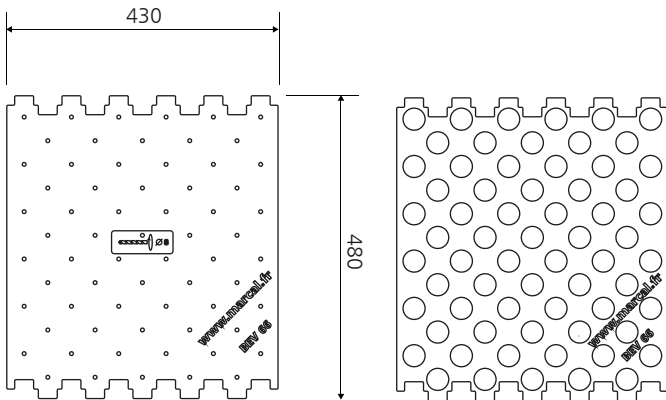

drilling and positioning template

template for 66 buttons

detectable
warning surface

installation template
66 buttons
(148 buttons /lm)

installation

podoinox

podobouton in
podobouton out
podobouton ABS

podotone

podotone bouton in 35
podotone bouton out 35

final disposition (linear meter)