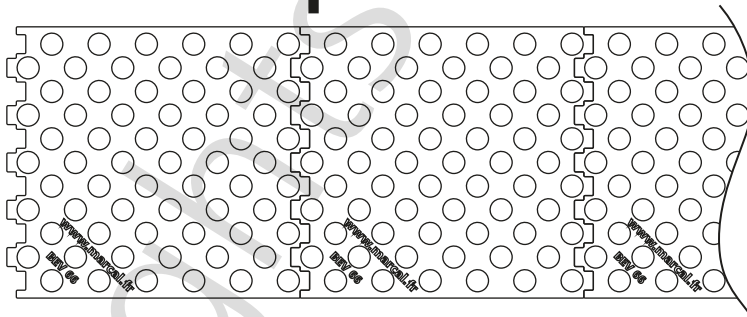

drilling and positioning template

template for 66 buttons

detectable
warning surface

installation template
66 buttons
(148 buttons /lm)

installation

podoinox

podobouton in
podobouton out
podobouton ABS

podotone

podotone bouton in 35
podotone bouton out 35

final disposition (linear meter)