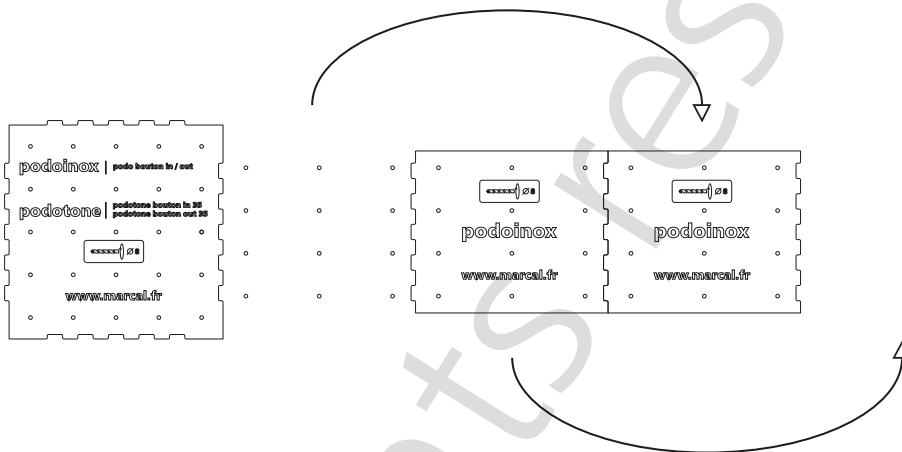

instructions

installation template detectable guidance system

podoinox

- podotone
- podotone bouton in 28
- podotone bouton out 28
- podoinox bouton in / out
- podoinox bouton in 28
- podoinox bouton out 28
- podoinox ABS

Podoinox is a Marcal product. It is registered.

© All rights reserved