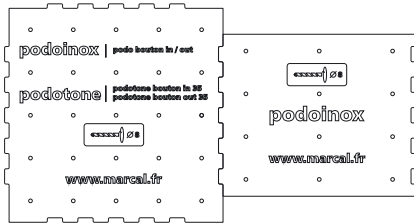

instructions

installation template detectable guidance system

podoinox

- podotone
- podotone bouton in 28
- podotone bouton out 28
- podoinox bouton in / out
- podoinox bouton in 28
- podoinox bouton out 28
- podoinox ABS

Podoinox is a Marcal product. It is registered.

© All rights reserved