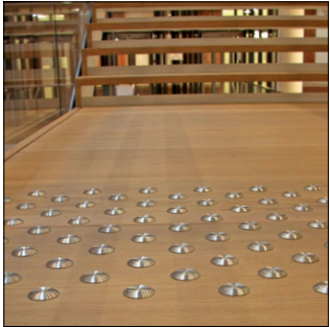

www.marcal.fr

podotone

| marcal full access