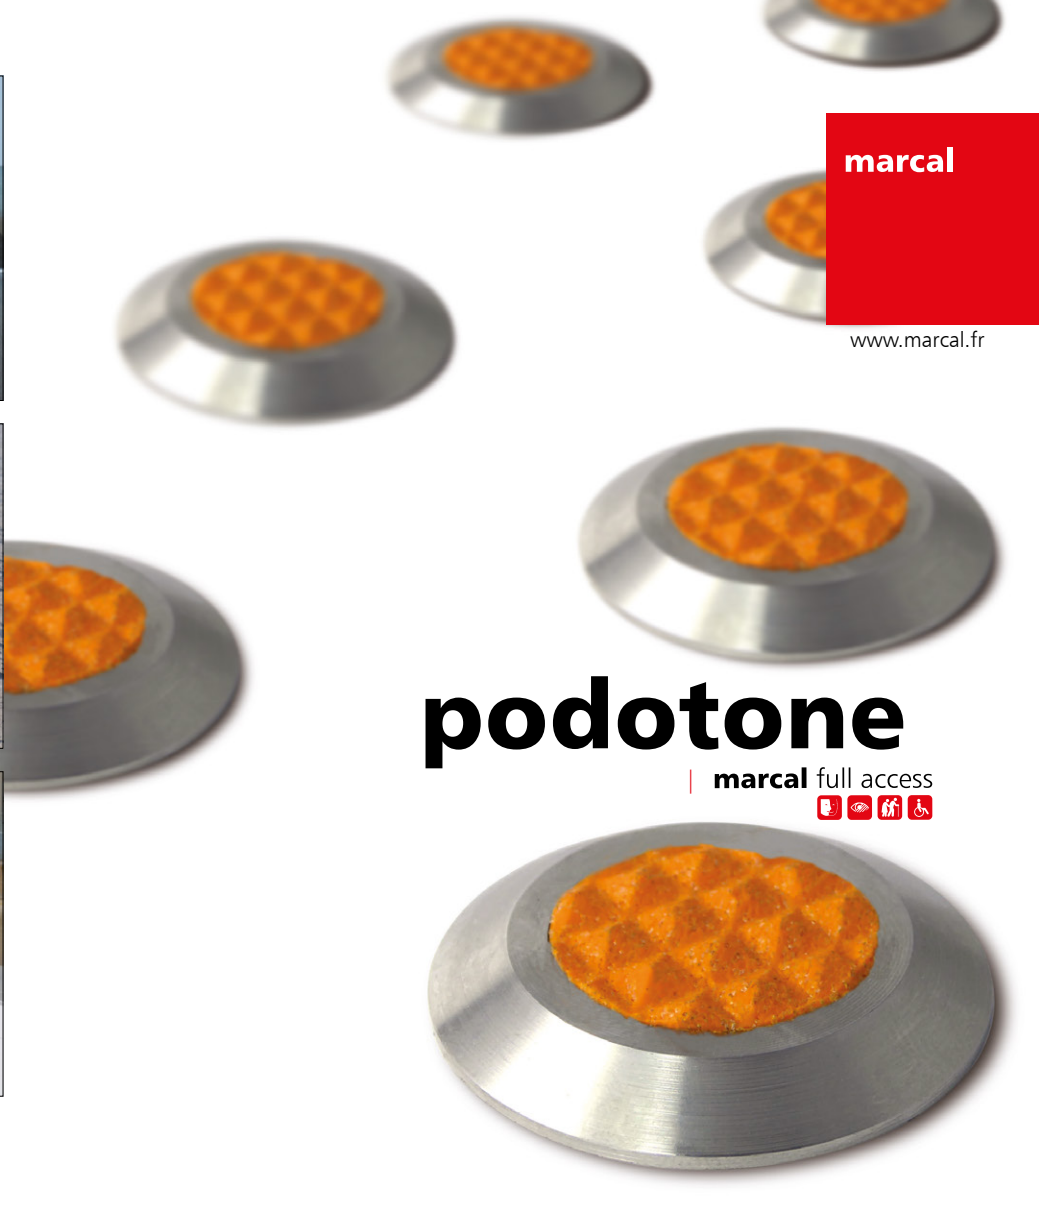

www.marcal.fr

podotone

| marcal full access