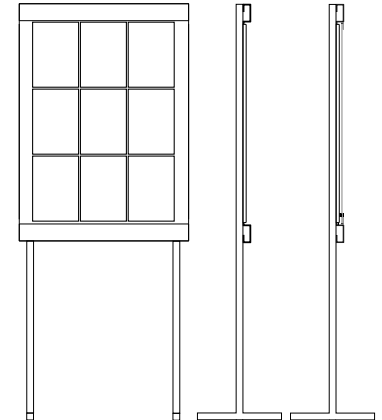

tarif professionnel
wholesale price list

marcal

www.marcal.fr

delhi
| design tecton

delhi 300  [1 x A3 / 2x A4]
w 320 x h 540 x d 30mm
w 12,59 x h 21,26 x d 1,18"

delhi 310  [1 x A3]
w 320 x h 540 x d 30mm
w 12,59 x h 21,26 x d 1,18"

delhi 400  [4 x A4]
w 550 x h 750 x d 30mm
w 21,65 x h 29,53 x d 1,18"

delhi 410  [4 x A4]
w 550 x h 750 x d 30mm
w 21,65 x h 29,53 x d 1,18"

delhi 900  [9 x A4]
w 750 x h 1050 x d 30mm
w 29,53 x h 41,34 x d 1,18"

delhi 910  [9 x A4]
w 750 x h 1050 x d 30mm
w 29,53 x h 41,34 x d 1,18"

 option bultinboard sur demande
bultinboard option on request

delhi 400 SS L  [4 x A4]
w 550 x h 1800 x d 500mm
w 21,65 x h 70,87 x d 19,69"

delhi 410 SS L  [4 x A4]
w 550 x h 1800 x d 500mm
w 21,65 x h 70,87 x d 19,69"

delhi 900 SS L  [9 x A4]
w 750 x h 1800 x d 500mm
w 29,53 x h 70,87 x d 19,69"

delhi 910 SS L  [9 x A4]
w 750 x h 1800 x d 500mm
w 29,53 x h 70,87 x d 19,69"