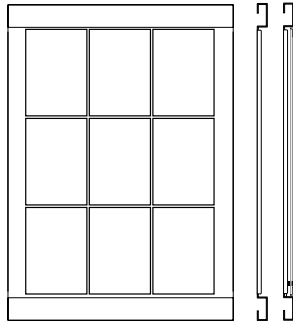

tarif professionnel
wholesale price list

marcal

www.marcal.fr

delhi
| design tecton

delhi 300  [1 x A3 / 2x A4]
w 320 x h 540 x d 30mm
w 12,59 x h 21,26 x d 1,18"

delhi 310  [1 x A3]
w 320 x h 540 x d 30mm
w 12,59 x h 21,26 x d 1,18"

delhi 400  [4 x A4]
w 550 x h 750 x d 30mm
w 21,65 x h 29,53 x d 1,18"

delhi 410  [4 x A4]
w 550 x h 750 x d 30mm
w 21,65 x h 29,53 x d 1,18"

delhi 900  [9 x A4]
w 750 x h 1050 x d 30mm
w 29,53 x h 41,34 x d 1,18"

delhi 910  [9 x A4]
w 750 x h 1050 x d 30mm
w 29,53 x h 41,34 x d 1,18"

 option bultinboard sur demande
bultinboard option on request

delhi 400 SS L  [4 x A4]
w 550 x h 1800 x d 500mm
w 21,65 x h 70,87 x d 19,69"

delhi 410 SS L  [4 x A4]
w 550 x h 1800 x d 500mm
w 21,65 x h 70,87 x d 19,69"

delhi 900 SS L  [9 x A4]
w 750 x h 1800 x d 500mm
w 29,53 x h 70,87 x d 19,69"

delhi 910 SS L  [9 x A4]
w 750 x h 1800 x d 500mm
w 29,53 x h 70,87 x d 19,69"