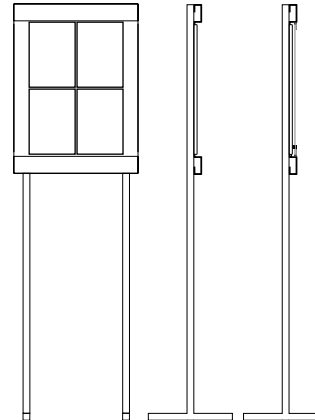

tarif professionnel
wholesale price list

marcal

www.marcal.fr

delhi
| design tecton

delhi 300  [1 x A3 / 2x A4]
w 320 x h 540 x d 30mm
w 12,59 x h 21,26 x d 1,18"

delhi 310  [1 x A3]
w 320 x h 540 x d 30mm
w 12,59 x h 21,26 x d 1,18"

delhi 400  [4 x A4]
w 550 x h 750 x d 30mm
w 21,65 x h 29,53 x d 1,18"

delhi 410  [4 x A4]
w 550 x h 750 x d 30mm
w 21,65 x h 29,53 x d 1,18"

delhi 900  [9 x A4]
w 750 x h 1050 x d 30mm
w 29,53 x h 41,34 x d 1,18"

delhi 910  [9 x A4]
w 750 x h 1050 x d 30mm
w 29,53 x h 41,34 x d 1,18"

 option bultinboard sur demande
bultinboard option on request

delhi 400 SS L  [4 x A4]
w 550 x h 1800 x d 500mm
w 21,65 x h 70,87 x d 19,69"

delhi 410 SS L  [4 x A4]
w 550 x h 1800 x d 500mm
w 21,65 x h 70,87 x d 19,69"

delhi 900 SS L  [9 x A4]
w 750 x h 1800 x d 500mm
w 29,53 x h 70,87 x d 19,69"

delhi 910 SS L  [9 x A4]
w 750 x h 1800 x d 500mm
w 29,53 x h 70,87 x d 19,69"