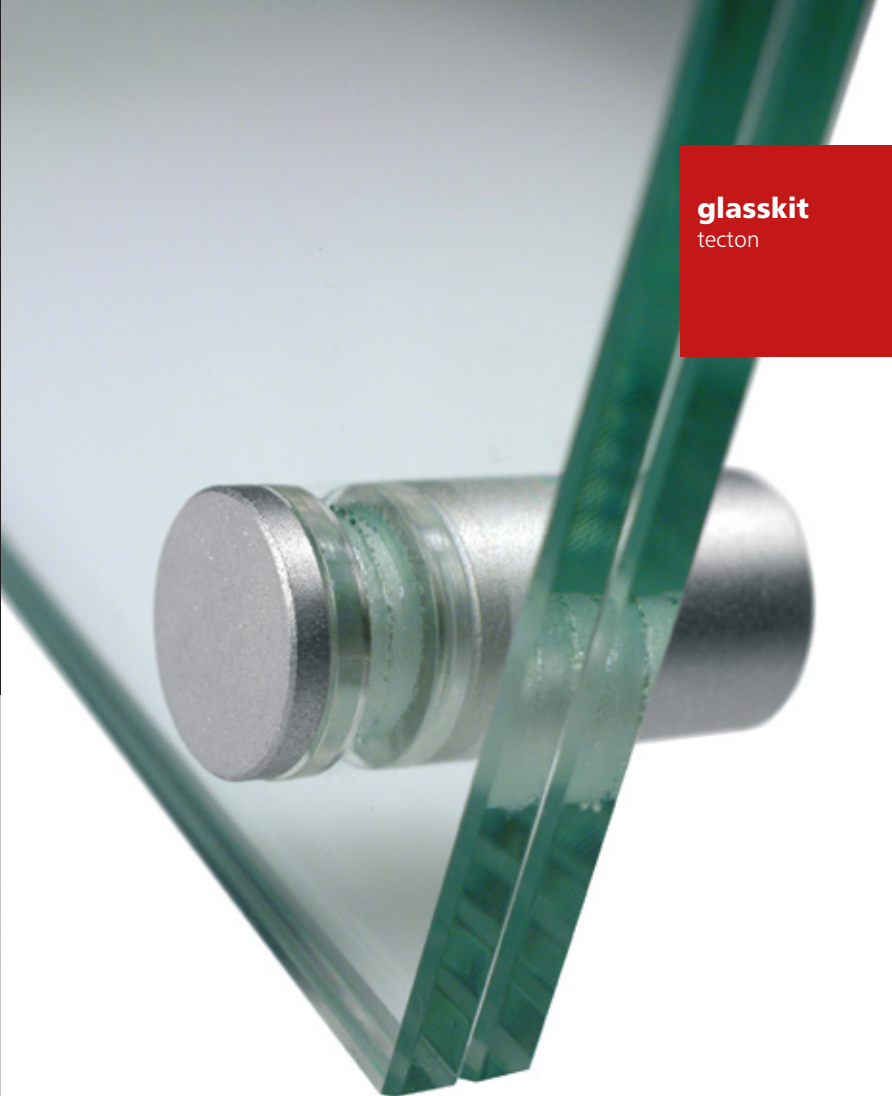

The background of the entire page is a dark, monochromatic architectural rendering of a large, complex structure with organic, flowing forms and numerous openings, resembling a modern sculpture or a large-scale architectural model.

glasskit
tecton

marcal © glasskit - kit 105 V + kit A 50

marcal © glasskit - kit V A3 + kit B 30

glasskit
tecton

**Sens de
circulation unique**

Merci de faire demi-tour

marcal © paris - par 342 V

paris
tecton